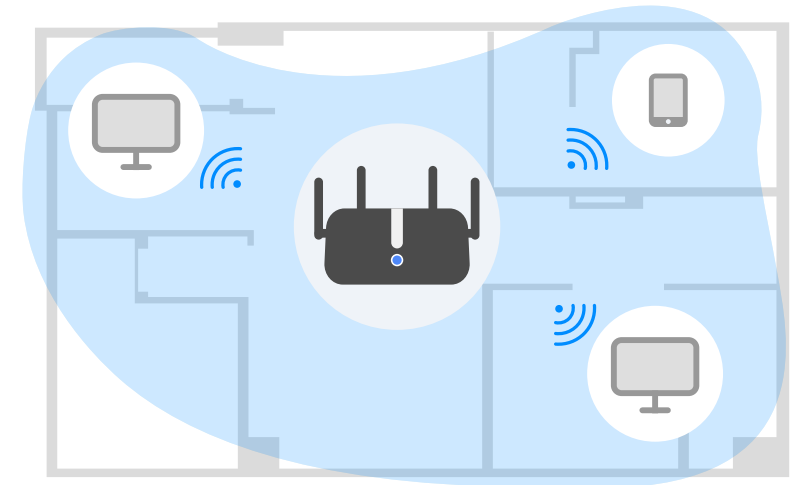

Model: X6

AX1800

4-Stream Dual Band Wi-Fi 6 Router

-  Up to 1.8Gbps Wi-Fi 6 Speed
-  Powerful Dual-Core Processor
-  VPN Server and VPN Client Support
-  Latest and cutting-edge WPA3 Security

1201 Mbps (5 GHz)

Features

Extensive Coverage: Beamforming, and four antennas combine to deliver focused reception to devices far away.

Hardware

Powerful Dual-Core Processor

Powerful Dual-Core CPU ensures smooth 4K UHD streaming to Smart TVs, mobile devices and gaming consoles without buffering.

4 x 5dBi High Gain Antennas

High gain antennas boost sensitivity of the router, create connections over greater distances, providing powerful penetration through walls.

5 x Gigabit Ports

Featured with 5 10/100/1000Mbps ports, greatly expands your network capacity, enabling instant large files transferring.