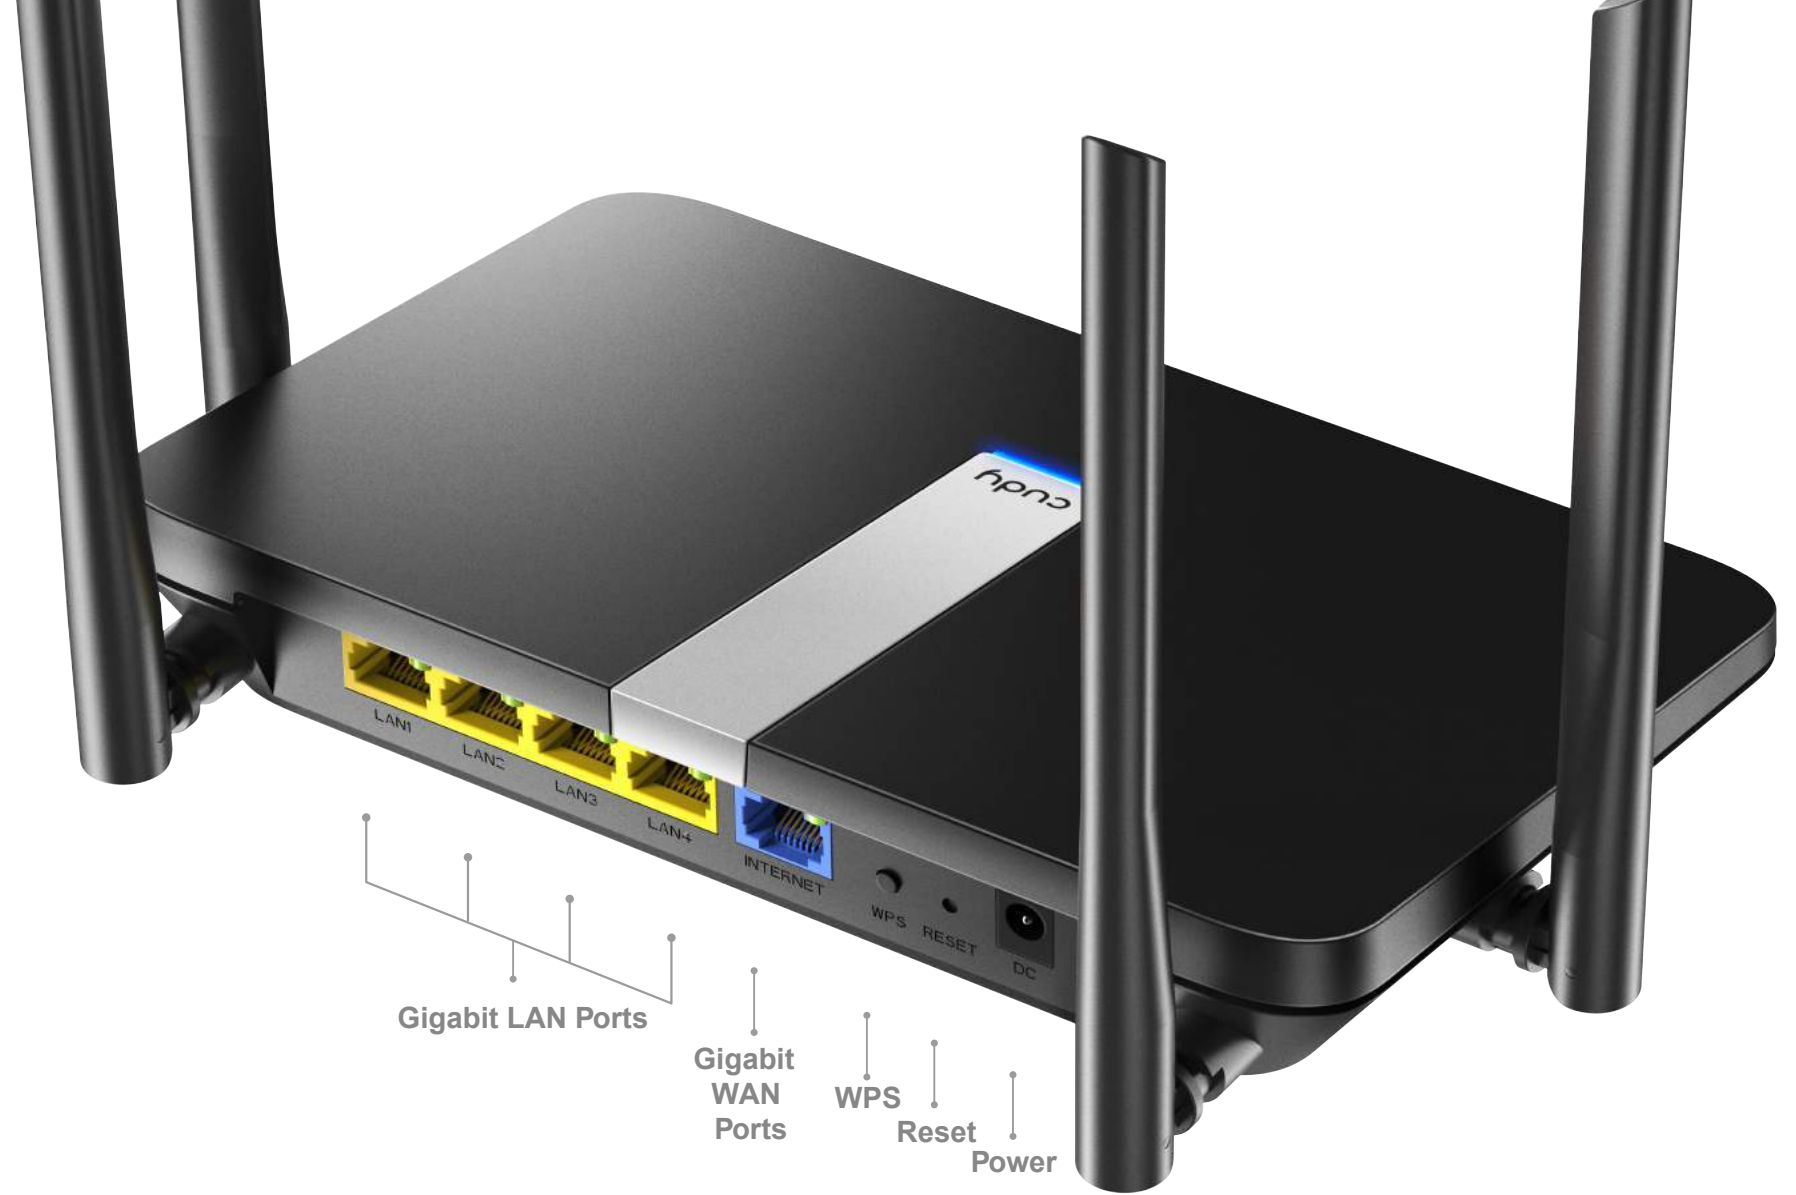

Model: X6

AX1800

4-Stream Dual Band Wi-Fi 6 Router

-  Up to 1.8Gbps Wi-Fi 6 Speed
-  Powerful Dual-Core Processor
-  VPN Server and VPN Client Support
-  Latest and cutting-edge WPA3 Security

1201 Mbps (5 GHz)

Features

Extensive Coverage: Beamforming, and four antennas combine to deliver focused reception to devices far away.

Hardware

Powerful Dual-Core Processor

Powerful Dual-Core CPU ensures smooth 4K UHD streaming to Smart TVs, mobile devices and gaming consoles without buffering.

16MB Flash + 256MB DDR

16MB Flash + 256MB DDR

16MB flash design makes the router stable and reliable, ensuring the continuous operation of the system, and provides more space for the file system.

Built-in 256MB DDR makes the product run faster and provides more possibilities for function expansion.

4 x 5dBi High Gain Antennas

High gain antennas boost sensitivity of the router, create connections over greater distances, providing powerful penetration through walls.

5 x Gigabit Ports

Featured with 5 10/100/1000Mbps ports, greatly expands your network capacity, enabling instant large files transferring.